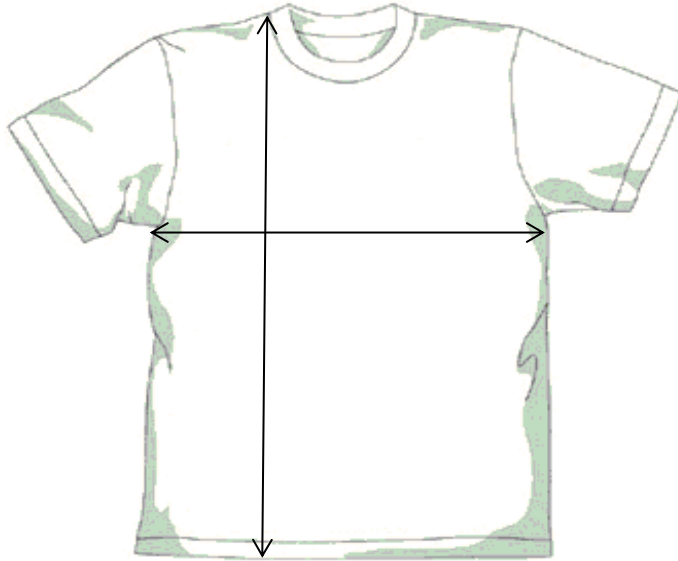

Men's Jerseys Sizing Chart

(in inches)	XS	S	M	L	XL	XXL	XXXL
A: Chest	19	20	21.5	22.5	23	23.5	24.5
B: Length	25	25	26	27	28.5	29.5	30.5

Women's Jerseys Sizing Chart

(in inches)	XS	S	M	L	XL	XXL	XXXL
A: Bust	17	18	19	20	21	22	23
D: Length	23	23.5	24.5	25	25.5	26	26.5