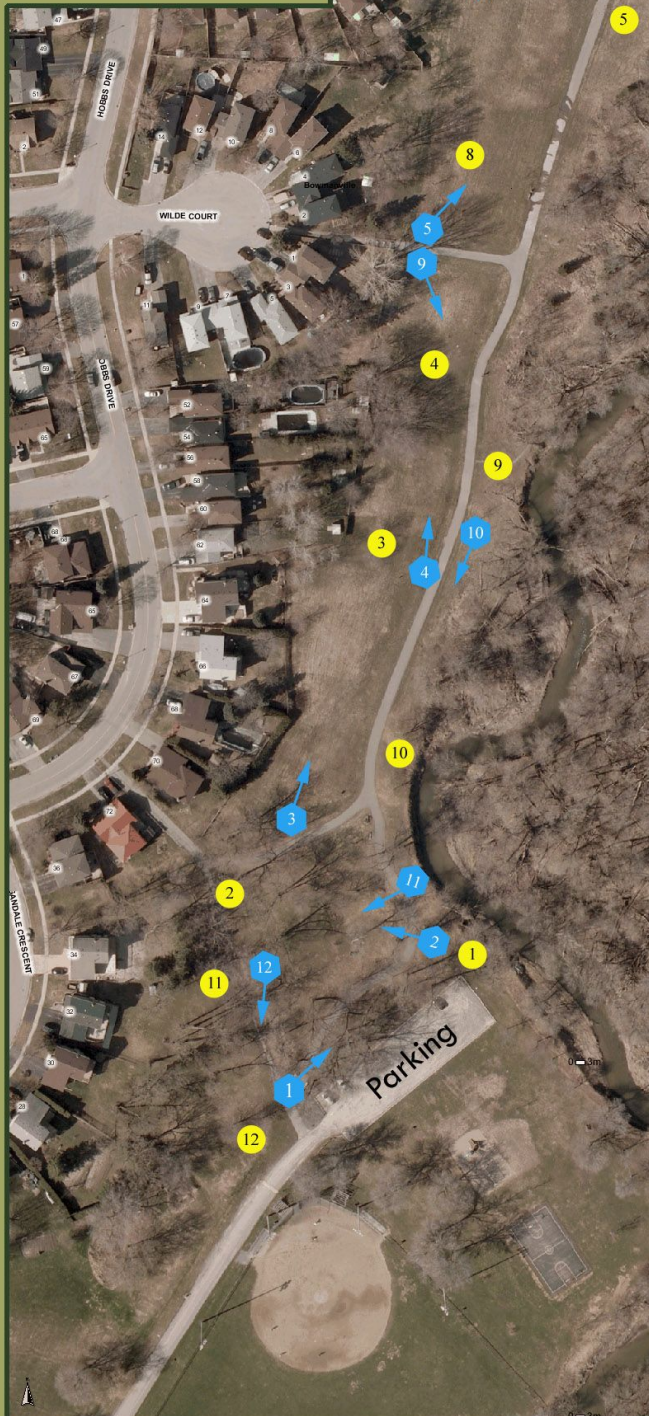

Soper Creek Disc Golf Course

-  tee-off marker with direction
-  tonal target

Please Note:

- ◆ Players should make every effort to respect other park users and neighbouring property owners.
- ◆ Targets constructed by Bowmanville High School Manufacturing Students.
- ◆ This project has been made possible thanks to financial contributions from:

The Durham Ultimate Club
&
The Municipality of Clarington:
Parks & Recreation

Course Designers:
Kevin Macleod & Chris Beatty